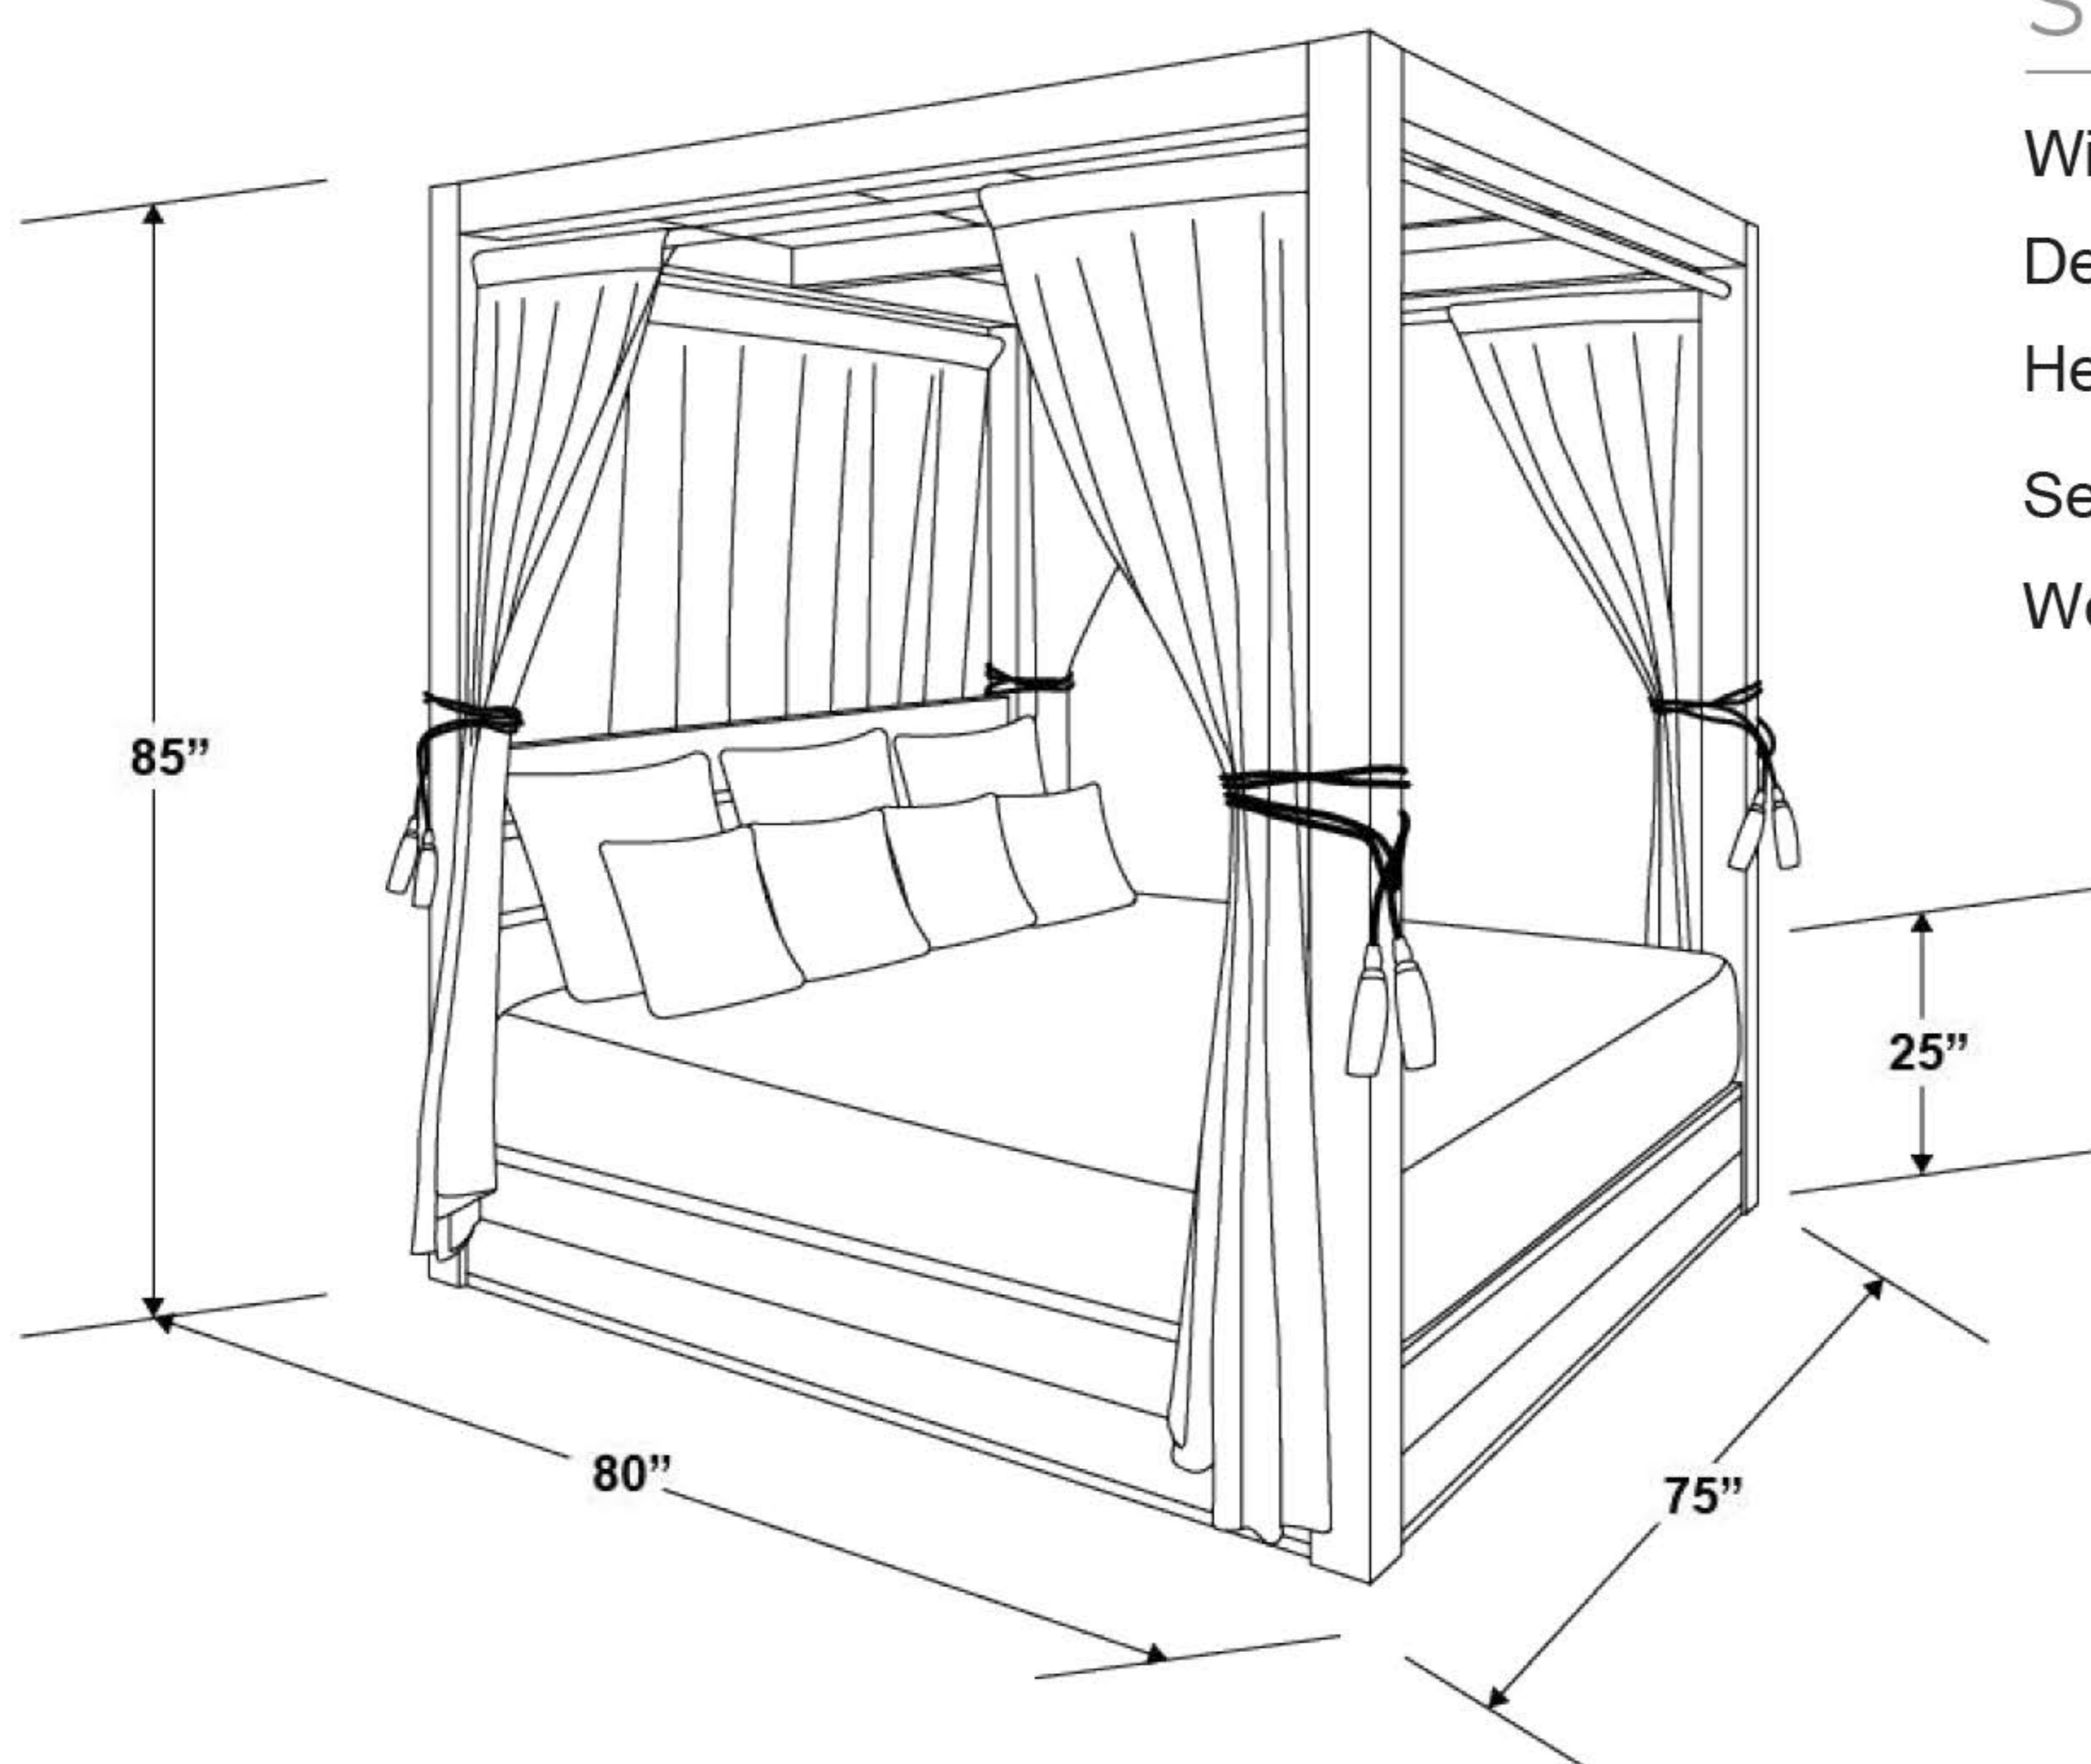

REDONDO DAYBED

SKU 3801-DB

SPECS

Width: 75"

Depth: 80"

Height: 85"

Seat Height: 25"

Weight: 350 lbs

- Fully welded, scratch-resistant powder-coated aluminum frame.
- Commercial Quality Construction.
- Made to order items, lead time approx. 4 weeks.
- Standard 54" fabric COM yardage required:
 - Whole set: 28 Yards
 - Bed only: 10 Yards
 - Curtains: 13 Yards
- Includes:
 - Drapery
 - (4) 18" Throw pillows
 - (3) 20" Throw pillows
 - *Tassels not included